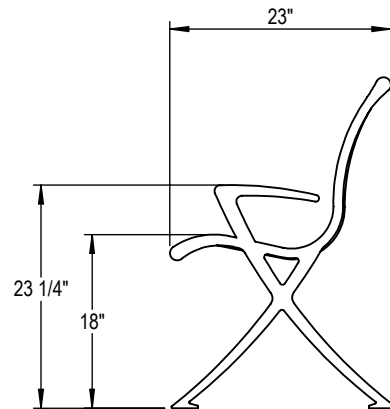

CENTER ARM OPTION

PRODUCT: ARB-4-HS
 DESCRIPTION: AURORA BENCH, 4 FOOT LONG, HORIZONTAL STRAP

DATE: 10-22-2014
 ENG: BLW

CONFIDENTIAL DRAWING AND INFORMATION IS NOT TO BE COPIED OR DISCLOSED TO OTHERS WITHOUT THE CONSENT OF GRABER MANUFACTURING, INC. SPECIFICATIONS ARE SUBJECT TO CHANGE WITHOUT NOTICE.