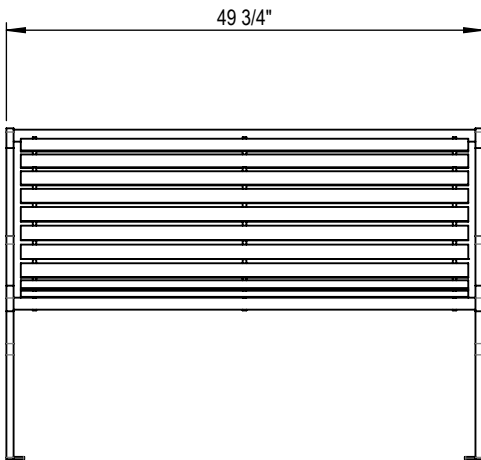

CENTER ARM OPTION

PRODUCT: ARB-4-HS
 DESCRIPTION: AURORA BENCH, 4 FOOT LONG, HORIZONTAL STRAP

DATE: 10-22-2014
 ENG: BLW

CONFIDENTIAL DRAWING AND INFORMATION IS NOT TO BE COPIED OR DISCLOSED TO OTHERS WITHOUT THE CONSENT OF GRABER MANUFACTURING, INC. SPECIFICATIONS ARE SUBJECT TO CHANGE WITHOUT NOTICE.