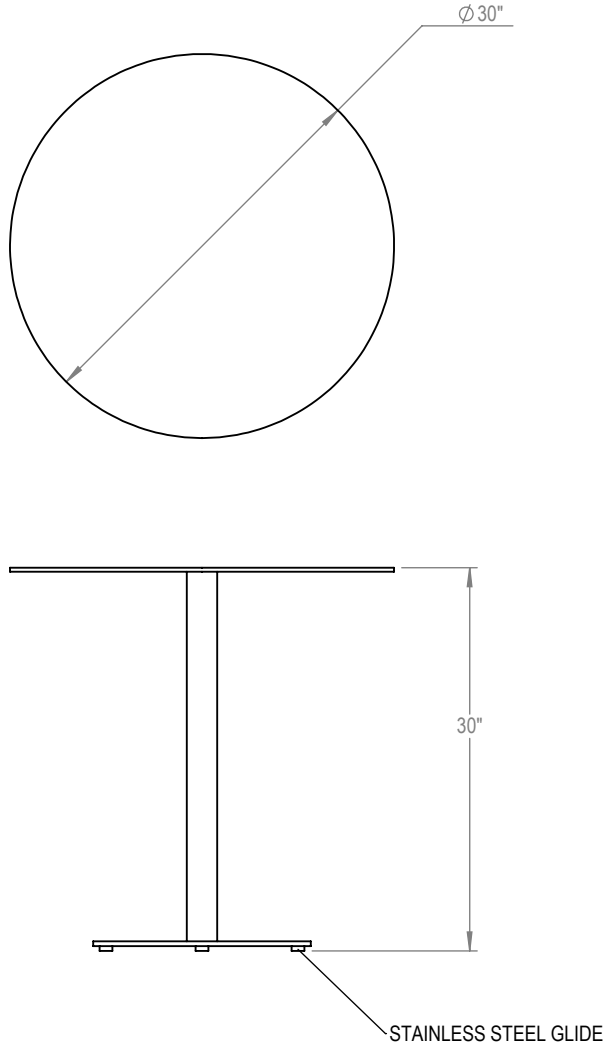

THOMAS STEELE DIVISION  
GRABER MANUFACTURING, INC.  
1080 UNIEK DRIVE  
WAUNAKEE, WI 53597  
P(800) 448-7931, P(608) 849-1080, F(608) 849-1081  
WWW.MADRAX.COM, E-MAIL: SALES@MADRAX.COM

PRODUCT: TET-30-P-FLAT  
DESCRIPTION: TERRACE TABLE, 30 INCH DIAMETER,  
STEEL DISK PEDESTAL BASE, AND FLAT STEEL TOP  
DATE: 9-2-15  
ENG: SMC