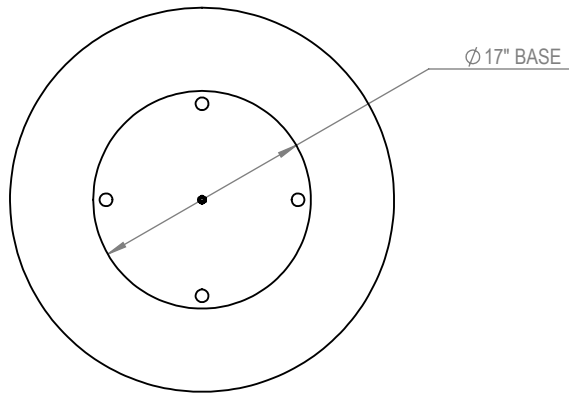

THOMAS STEELE DIVISION  
GRABER MANUFACTURING, INC.  
1080 UNIEK DRIVE  
WAUNAKEE, WI 53597  
P(800) 448-7931, P(608) 849-1080, F(608) 849-1081  
WWW.MADRAX.COM, E-MAIL: SALES@MADRAX.COM

PRODUCT: TET-30-P-FLAT  
DESCRIPTION: TERRACE TABLE, 30 INCH DIAMETER,  
STEEL DISK PEDESTAL BASE, AND FLAT STEEL TOP  
DATE: 9-2-15  
ENG: SMC