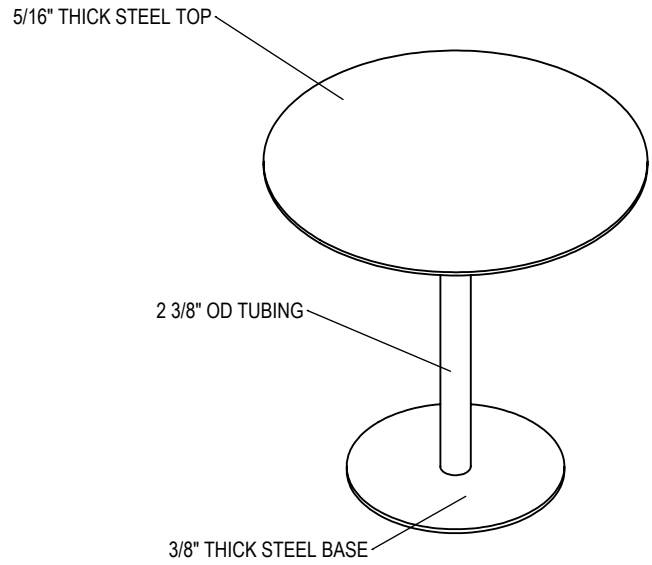

THOMAS STEELE DIVISION  
GRABER MANUFACTURING, INC.  
1080 UNIEK DRIVE  
WAUNAKEE, WI 53597  
P(800) 448-7931, P(608) 849-1080, F(608) 849-1081  
WWW.MADRAX.COM, E-MAIL: SALES@MADRAX.COM

PRODUCT: TET-30-P-FLAT  
DESCRIPTION: TERRACE TABLE, 30 INCH DIAMETER,  
STEEL DISK PEDESTAL BASE, AND FLAT STEEL TOP  
DATE: 9-2-15  
ENG: SMC